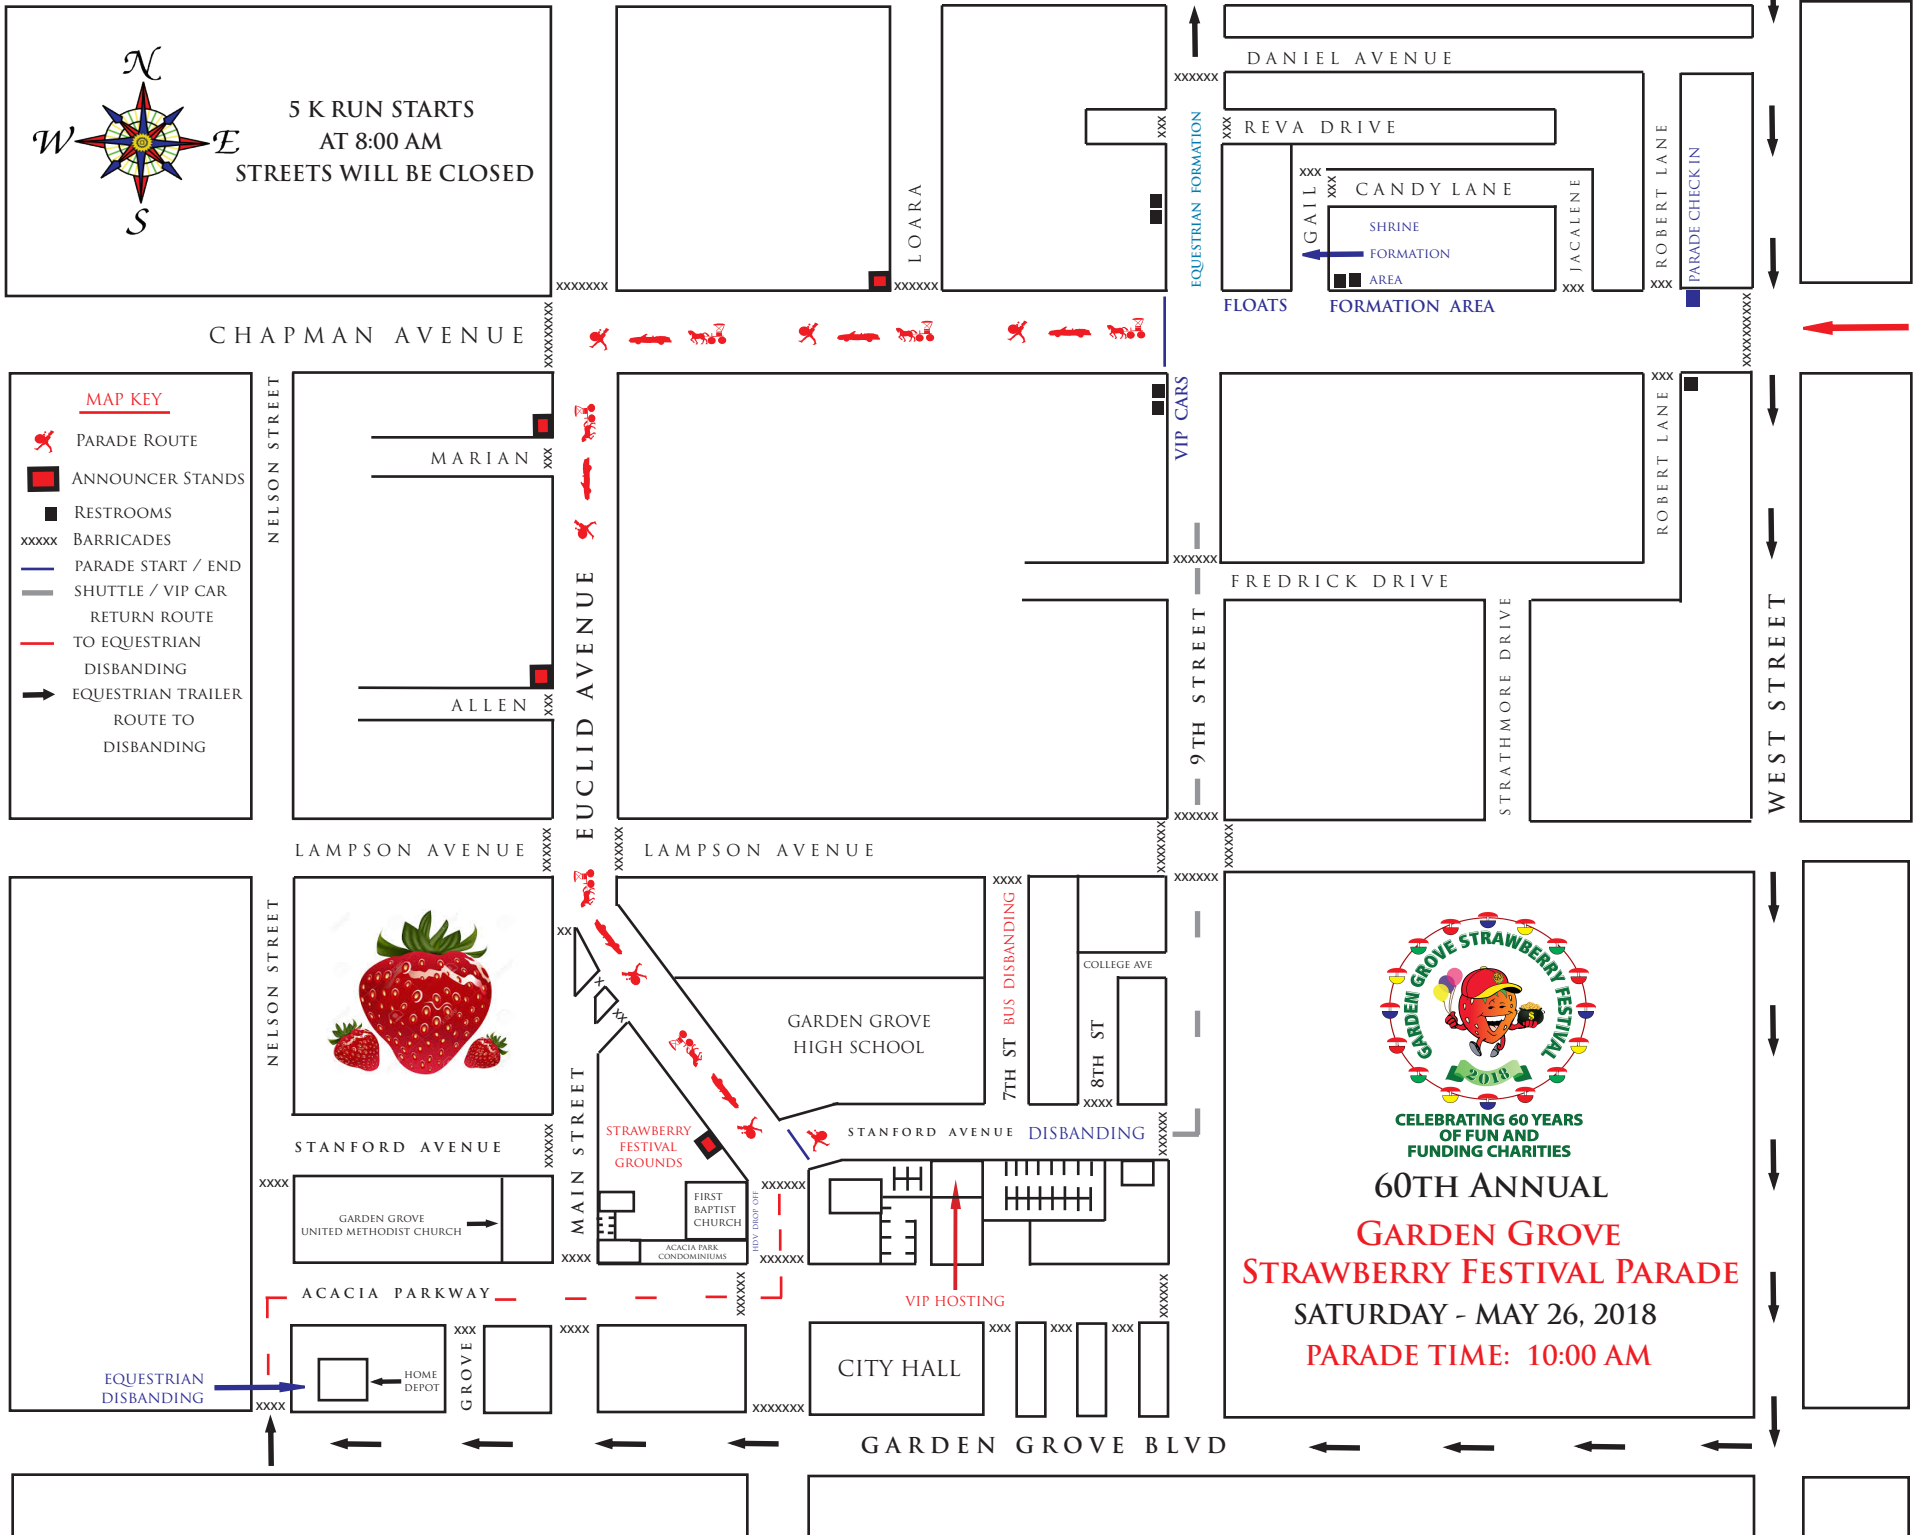

5 K RUN STARTS
AT 8:00 AM
STREETS WILL BE CLOSED

MAP KEY

-  PARADE ROUTE
-  ANNOUNCER STANDS
-  RESTROOMS
-  BARRICADES
-  PARADE START / END
-  SHUTTLE / VIP CAR
-  RETURN ROUTE TO EQUESTRIAN
-  DISBANDING
-  EQUESTRIAN TRAILER ROUTE TO DISBANDING

CELEBRATING 60 YEARS
OF FUN AND
FUNDING CHARITIES

**60TH ANNUAL
GARDEN GROVE
STRAWBERRY FESTIVAL PARADE**

SATURDAY - MAY 26, 2018
PARADE TIME: 10:00 AM

PARADE ENTRANCE - ALL UNITS MUST ENTER FORMATION AREA AT WEST STREET AND CHAMPAN AVENUE